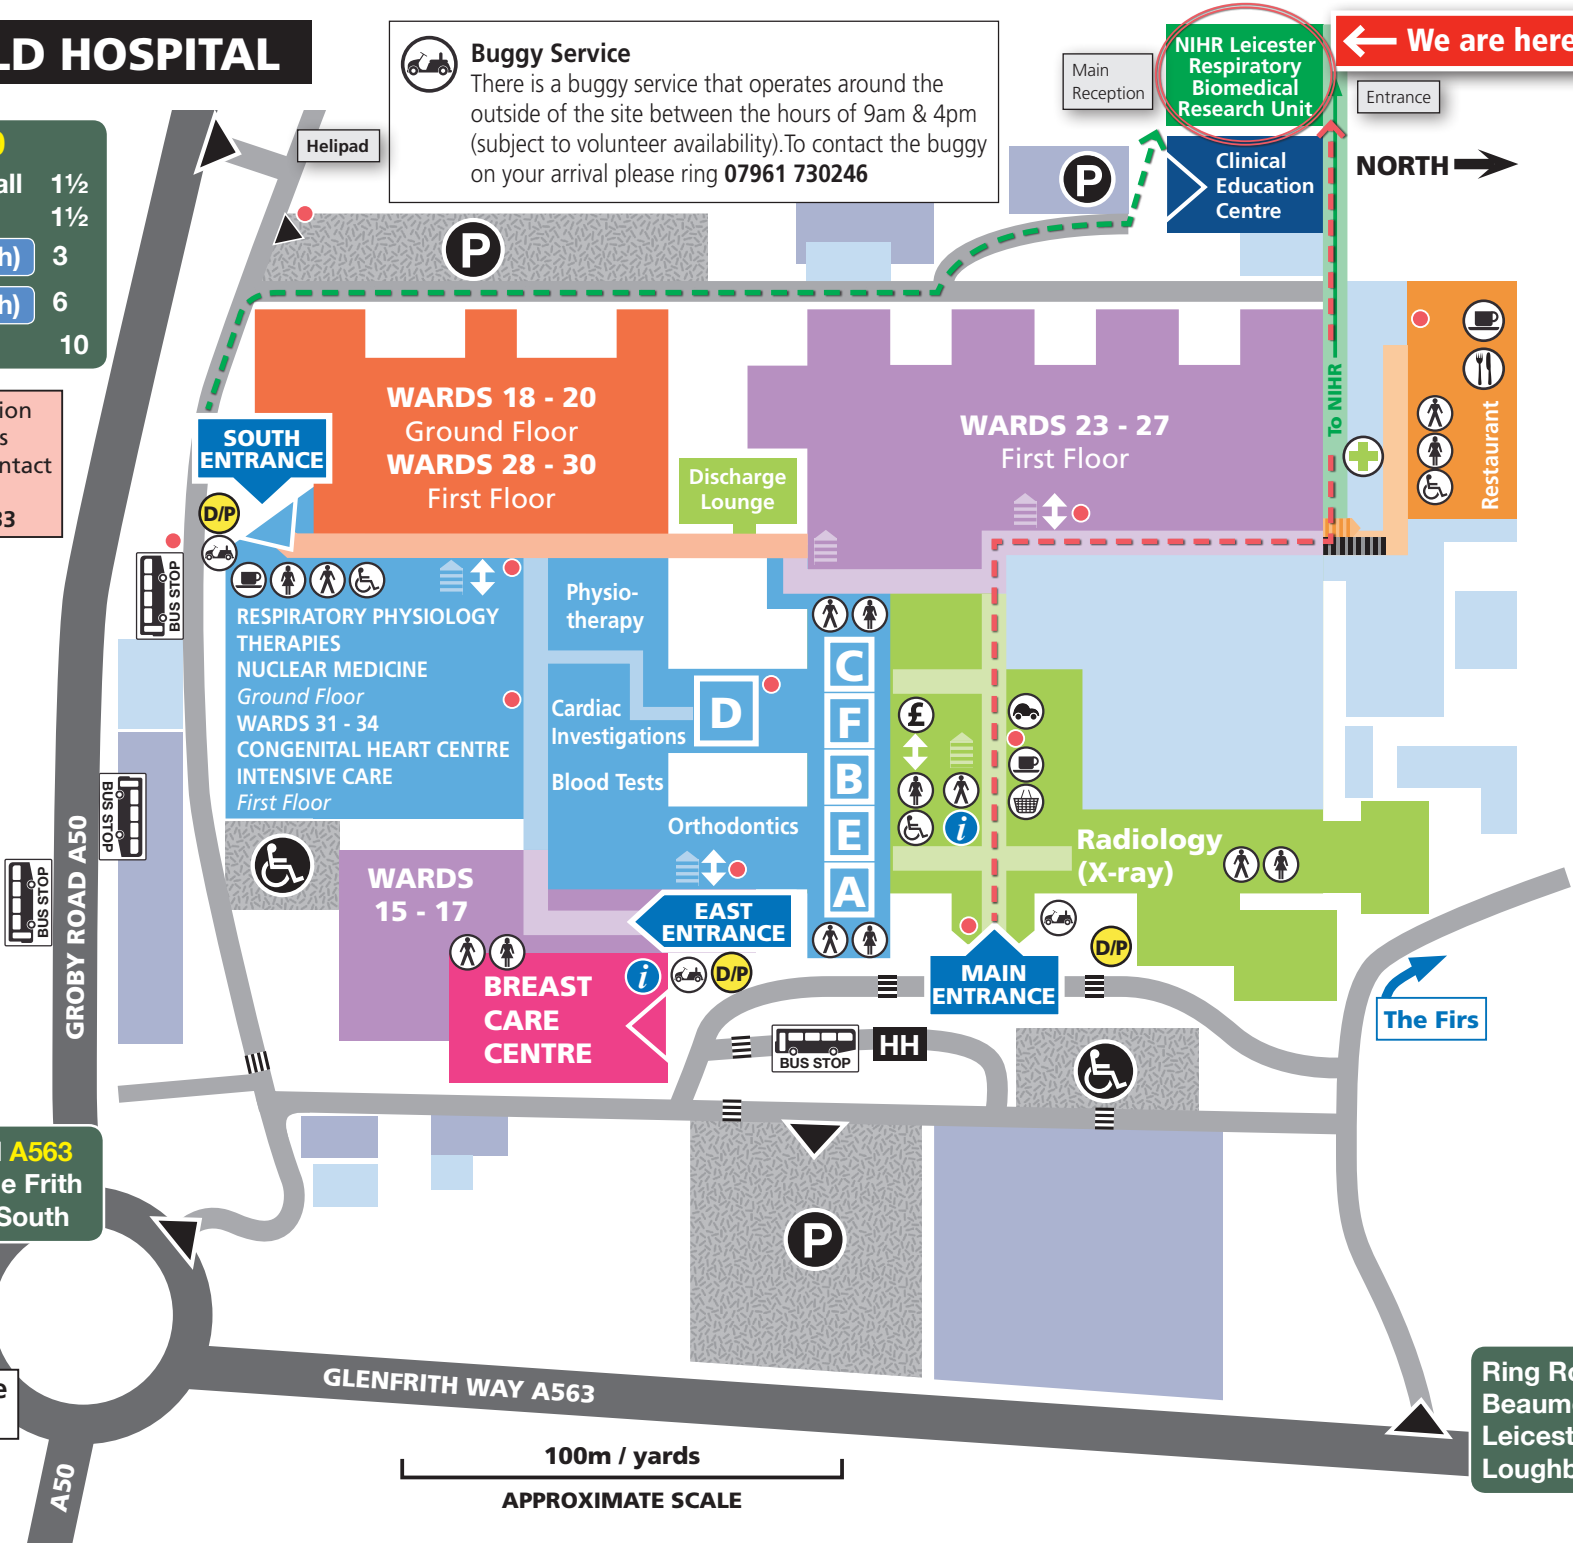

GLENFIELD HOSPITAL

A50

County Hall	1½
Glenfield	1½
(M1 South)	3
(M1 North)	6
Coalville	10

For information on bus routes and times contact Traveline 0871 200 2233

Buggy Service
There is a buggy service that operates around the outside of the site between the hours of 9am & 4pm (subject to volunteer availability). To contact the buggy on your arrival please ring **07961 730246**

NIHR Leicester Respiratory Biomedical Research Unit

← We are here

KEY

- Bus Stop / Hospital Hopper HH
- Parking / Disabled Parking
- Zebra crossing
- Roads
- Drop off / Pick up point
- Building / Grounds / Car Park Entrance
- Toilets
- Help Desk/Reception
- Buggy Point
- Cafe
- Restaurant
- Pharmacy
- Shop
- Cash Point
- Lifts
- Stairs
- Ramp
- Car Park Office
- "YOU ARE HERE" maps
- Outpatient Dept.
- Staff access only buildings/car parks

Route Key

Outside route from Hospital South Entrance

Inside route from Hospital Main Entrance

Ring Road A563
Braunstone Frith
Leicester South

City Centre
A50

Ring Road A563
Beaumont Leys
Leicester North
Loughborough (A6)

100m / yards
APPROXIMATE SCALE